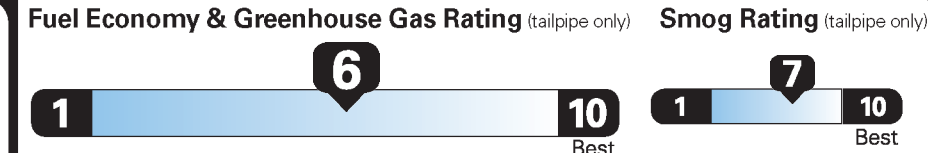

- AM/FM/MP3, 6 SPEAKERS
- AUTO START STOP TECH
- FORD CO-PILOT360™
- FORDPASS™ CONNECT 4GWI-FI HOTSPOT TELEMATICS MODEM
- INTELLIGENT ACCESS W/PUSH BUTTON START
- REAR VIEW CAMERA
- REMOTE START SYSTEM
- REVERSE SENSING SYSTEM
- SECURICODE KEYLESS KEYPAD
- SIRIUSXM® - SVC N/A AK&HI
- SYNC®3 8" SCR N W/APPLINK®

SAFETY/SECURITY

- ADVANCETRAC® WITH RSC®
- AIRBAG - DRIVER KNEE
- AIRBAGS - DUAL STAGE FRONT
- AIRBAGS - FRONT SEAT MOUNTED SIDE IMPACT
- AIRBAGS - SAFETY CANOPY®
- LATCH CHILD SAFETY SYSTEM
- PERSONAL SAFETY SYSTEM™
- SOS POST-CRASH ALERT SYSTM™
- TIRE PRESSURE MONIT SYS

WARRANTY

- 3YR/36,000 BUMPER / BUMPER
- 5YR/60,000 POWERTRAIN
- 5YR/60,000 ROADSIDE ASSIST

INCLUDED ON THIS VEHICLE

(MSRP)

EQUIPMENT GROUP 301A

OPTIONAL EQUIPMENT/OTHER

225/60R18 100H A/S BSW TIRES	
PANORAMIC VISTA ROOF	1,495.00
18" ALUMINUM WHEELS	
FORD CO-PILOT360 ASSIST	695.00
.VOICE-ACTV TOUCH-SCR NAV SYS	
.ADAPTIVE CRUISE W/STOP AND GO	
FRONT LICENSE PLATE BRACKET	NO CHARGE

PRICE INFORMATION

BASE PRICE	$30,755.00
TOTAL OPTIONS/OTHER	2,190.00
TOTAL VEHICLE & OPTIONS/OTHER	32,945.00
DESTINATION & DELIVERY	1,195.00

EPA DOT Fuel Economy and Environment

Gasoline Vehicle

Fuel Economy

28 MPG
combined city/hwy

26 city

31 highway

3.6 gallons per 100 miles

Small SUVs range from 18 to 120 MPG. The best vehicle rates 136 MPGe.

You save $250
in fuel costs over 5 years compared to the average new vehicle.

Annual fuel cost $1,450

This vehicle emits 319 grams CO₂ per mile. The best emits 0 grams per mile (tailpipe only). Producing and distributing fuel also create emissions; learn more at fueleconomy.gov.

Actual results will vary for many reasons, including driving conditions and how you drive and maintain your vehicle. The average new vehicle gets 27 MPG and costs $7,500 to fuel over 5 years. Cost estimates are based on 15,000 miles per year at $2.70 per gallon. MPGe is miles per gasoline gallon equivalent. Vehicle emissions are a significant cause of climate change and smog.

fueleconomy.gov

Calculate personalized estimates and compare vehicles

GOVERNMENT 5-STAR SAFETY RATINGS

Overall Vehicle Score Not Rated
Based on the combined ratings of frontal, side and rollover. Should ONLY be compared to other vehicles of similar size and weight.

Frontal Crash	Driver Passenger	Not Rated

Based on the risk of injury in a frontal impact. Should ONLY be compared to other vehicles of similar size and weight.

Side Crash	Front seat Rear seat	Not Rated

Based on the risk of injury in a side impact.

Rollover	Not Rated

Based on the risk of rollover in a single-vehicle crash.

Star ratings range from 1 to 5 stars (★★★★★), with 5 being the highest. Source: National Highway Traffic Safety Administration (NHTSA). www.safercar.gov or 1-888-327-4236

FordPass Connect™

Download the FordPass™ app* and you can:

1. **Access Vehicle Control Features**
2. Remotely start, lock and unlock your vehicle.
   - Locate your vehicle and check approximate fuel range.
   - Receive vehicle health alerts.

1. **Activate 4G LTE Wi-Fi Hotspot**
2. New vehicles include a 3-month or 3GB data (whichever comes first) Wi-Fi trial.
   - Connect up to ten Wi-Fi-equipped devices.

The FordPass Connect™ modem is active and sending vehicle data (e.g., diagnostics) to Ford. See in-vehicle Settings for connectivity options.

Insist on Ford Protect! The only extended service plan fully backed by Ford and honored at every Ford dealership in the U.S., Canada and Mexico. See your Ford dealer or visit www.FordOwner.com.

WARNING: Operating, servicing and maintaining a passenger vehicle, pickup truck, van, or off-road vehicle can expose you to chemicals including engine exhaust, carbon monoxide, phthalates, and lead, which are known to the State of California to cause cancer and birth defects or other reproductive harm. To minimize exposure, avoid breathing exhaust, do not idle the engine except as necessary, service your vehicle in a well-ventilated area and wear gloves or wash your hands frequently when servicing your vehicle. For more information go to www.P65Warnings.ca.gov/passenger-vehicle.

SCAN OR TEXT 1FLUA70193 TO 48028

Msg & Data rates may apply. Text HELP for help

www.ford.com/help/privacy-terms/

RAMP ONE	CK03
RAMP TWO	CONVOY
	ITEM #: 27-E100 O/T 2

TOTAL MSRP $34,140.00