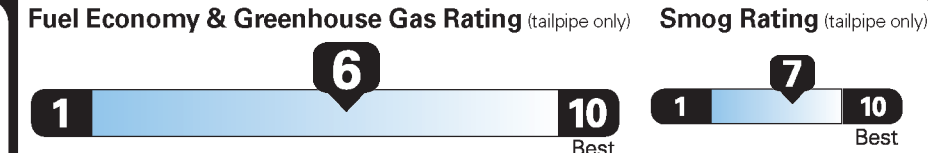

This vehicle emits 319 grams CO₂ per mile. The best emits 0 grams per mile (tailpipe only). Producing and distributing fuel also create emissions; learn more at fueleconomy.gov.

Actual results will vary for many reasons, including driving conditions and how you drive and maintain your vehicle. The average new vehicle gets 27 MPG and costs $7,500 to fuel over 5 years. Cost estimates are based on 15,000 miles per year at $2.70 per gallon. MPGe is miles per gasoline gallon equivalent. Vehicle emissions are a significant cause of climate change and smog.

fueleconomy.gov

Calculate personalized estimates and compare vehicles

GOVERNMENT 5-STAR SAFETY RATINGS

Overall Vehicle Score Not Rated
Based on the combined ratings of frontal, side and rollover. Should ONLY be compared to other vehicles of similar size and weight.

Frontal Crash	Driver Passenger	Not Rated

Based on the risk of injury in a frontal impact. Should ONLY be compared to other vehicles of similar size and weight.

Side Crash	Front seat Rear seat	Not Rated

Based on the risk of injury in a side impact.

Rollover	Not Rated

Based on the risk of rollover in a single-vehicle crash.

Star ratings range from 1 to 5 stars (★★★★★), with 5 being the highest. Source: National Highway Traffic Safety Administration (NHTSA). www.safercar.gov or 1-888-327-4236

FordPass Connect™

Download the FordPass™ app* and you can:

1. **Access Vehicle Control Features**
2. Remotely start, lock and unlock your vehicle.
   - Locate your vehicle and check approximate fuel range.
   - Receive vehicle health alerts.

1. **Activate 4G LTE Wi-Fi Hotspot**
2. New vehicles include a 3-month or 3GB data (whichever comes first) Wi-Fi trial.
   - Connect up to ten Wi-Fi-equipped devices.

The FordPass Connect™ modem is active and sending vehicle data (e.g., diagnostics) to Ford. See in-vehicle Settings for connectivity options.

Insist on Ford Protect! The only extended service plan fully backed by Ford and honored at every Ford dealership in the U.S., Canada and Mexico. See your Ford dealer or visit www.FordOwner.com.

WARNING: Operating, servicing and maintaining a passenger vehicle, pickup truck, van, or off-road vehicle can expose you to chemicals including engine exhaust, carbon monoxide, phthalates, and lead, which are known to the State of California to cause cancer and birth defects or other reproductive harm. To minimize exposure, avoid breathing exhaust, do not idle the engine except as necessary, service your vehicle in a well-ventilated area and wear gloves or wash your hands frequently when servicing your vehicle. For more information go to www.P65Warnings.ca.gov/passenger-vehicle.

SCAN OR TEXT 1FLUA85571 TO 48028

www.ford.com/help/privacy-terms/