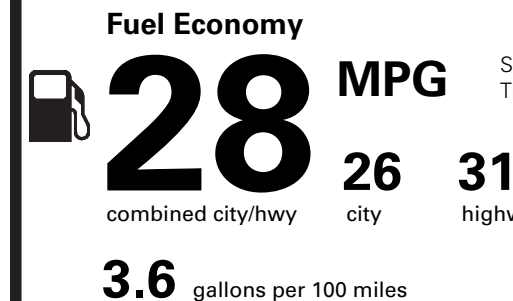

FUNCTIONAL

- AM/FM/MP3, 6 SPEAKERS
- AUTO START STOP TECH
- ELECTRIC PARKING BRAKE
- FORD CO-PILOT360™
- FORDPASS™ CONNECT 4GWI-FI HOTSPOT TELEMATICS MODEM
- INTELLIGENT ACCESS W/PUSH BUTTON START
- REAR VIEW CAMERA
- SECURICODE KEYLESS KEYPAD
- SIRIUSXM® - SVC N/A AK&HI
- SYNC®3 8" SCR N W/APPLINK®

SAFETY/SECURITY

- ADVANCETRAC® WITH RSC®
- AIRBAG - DRIVER KNEE
- AIRBAGS - DUAL STAGE FRONT
- AIRBAGS - FRONT SEAT MOUNTED SIDE IMPACT
- AIRBAGS - SAFETY CANOPY®
- LATCH CHILD SAFETY SYSTEM
- PERSONAL SAFETY SYSTEM™
- SOS POST-CRASH ALERT SYS™
- TIRE PRESSURE MONIT SYS

WARRANTY

- 3YR/36,000 BUMPER / BUMPER
- 5YR/60,000 POWERTRAIN
- 5YR/60,000 ROADSIDE ASSIST

INCLUDED ON THIS VEHICLE

(MSRP)

EQUIPMENT GROUP 200A

OPTIONAL EQUIPMENT/OTHER

- .17" SHDW SLVR-PNTD ALUM WHEEL
- .225/65R17 102H A/S BSW2 TIRES
- REMOTE START *DLR INSTLD ACCY 495.00
- FORD CO-PILOT360 ASSIST 695.00
- .VOICE-ACTV TOUCH-SCR NAV SYS
- .ADAPTIVE CRUISE W/STOP AND GO
- FRONT LICENSE PLATE BRACKET NO CHARGE

PRICE INFORMATION

BASE PRICE	$28,605.00
TOTAL OPTIONS/OTHER	1,190.00
TOTAL VEHICLE & OPTIONS/OTHER	29,795.00
DESTINATION & DELIVERY	1,195.00

EPA DOT Fuel Economy and Environment

Gasoline Vehicle

Small SUVs range from 18 to 120 MPG. The best vehicle rates 136 MPGe.

You save $250
in fuel costs over 5 years compared to the average new vehicle.

Annual fuel cost **$1,450**