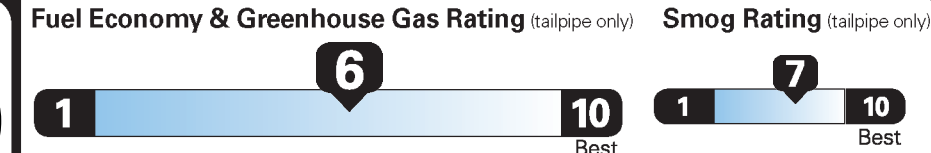

SAFETY/SECURITY

- ADVANCETRAC® WITH RSC®
- AIRBAG - DRIVER KNEE
- AIRBAGS - DUAL STAGE FRONT
- AIRBAGS - FRONT SEAT MOUNTED SIDE IMPACT
- AIRBAGS - SAFETY CANOPY®
- LATCH CHILD SAFETY SYSTEM
- PERSONAL SAFETY SYSTEM™
- SOS POST-CRASH ALERT SYS™
- TIRE PRESSURE MONIT SYS

WARRANTY

- 3YR/36,000 BUMPER / BUMPER
- 5YR/60,000 POWERTRAIN
- 5YR/60,000 ROADSIDE ASSIST

INCLUDED ON THIS VEHICLE

(MSRP)

EQUIPMENT GROUP 200A

OPTIONAL EQUIPMENT/OTHER

- .17" SHDW SLVR-PNTD ALUM WHEEL
- .225/65R17 102H A/S BSW2 TIRES
- PANORAMIC VISTA ROOF 1,495.00
- REMOTE START *DLR INSTLD ACCY 495.00
- FORD CO-PILOT360 ASSIST 695.00
- .VOICE-ACTV TOUCH-SCR NAV SYS
- .ADAPTIVE CRUISE W/STOP AND GO
- FRONT LICENSE PLATE BRACKET NO CHARGE

PRICE INFORMATION

BASE PRICE	$28,605.00
TOTAL OPTIONS/OTHER	2,685.00
TOTAL VEHICLE & OPTIONS/OTHER	31,290.00
DESTINATION & DELIVERY	1,195.00

EPA DOT Fuel Economy and Environment

Gasoline Vehicle

Fuel Economy

28 MPG
combined city/hwy

26 city

31 highway

3.6 gallons per 100 miles

Small SUVs range from 18 to 120 MPG. The best vehicle rates 136 MPGe.

You save $250
in fuel costs over 5 years compared to the average new vehicle.

Annual fuel cost $1,450

This vehicle emits 319 grams CO₂ per mile. The best emits 0 grams per mile (tailpipe only). Producing and distributing fuel also create emissions; learn more at fueleconomy.gov.

Actual results will vary for many reasons, including driving conditions and how you drive and maintain your vehicle. The average new vehicle gets 27 MPG and costs $7,500 to fuel over 5 years. Cost estimates are based on 15,000 miles per year at $2.70 per gallon. MPGe is miles per gasoline gallon equivalent. Vehicle emissions are a significant cause of climate change and smog.

fueleconomy.gov

Calculate personalized estimates and compare vehicles

GOVERNMENT 5-STAR SAFETY RATINGS

Overall Vehicle Score Not Rated
Based on the combined ratings of frontal, side and rollover. Should ONLY be compared to other vehicles of similar size and weight.

Frontal Crash	Driver Passenger	Not Rated

Based on the risk of injury in a frontal impact. Should ONLY be compared to other vehicles of similar size and weight.

Side Crash	Front seat Rear seat	Not Rated

Based on the risk of injury in a side impact.

Rollover	Not Rated

Based on the risk of rollover in a single-vehicle crash.

Star ratings range from 1 to 5 stars (★★★★★), with 5 being the highest. Source: National Highway Traffic Safety Administration (NHTSA). www.safercar.gov or 1-888-327-4236

FordPass Connect™

Download the FordPass™ app* and you can:

1. **Access Vehicle Control Features**
2. Remotely start, lock and unlock your vehicle.
   - Locate your vehicle and check approximate fuel range.
   - Receive vehicle health alerts.

1. **Activate 4G LTE Wi-Fi Hotspot**
2. New vehicles include a 3-month or 3GB data (whichever comes first) Wi-Fi trial.
   - Connect up to ten Wi-Fi-equipped devices.

The FordPass Connect™ modem is active and sending vehicle data (e.g., diagnostics) to Ford. See in-vehicle Settings for connectivity options.

Insist on Ford Protect! The only extended service plan fully backed by Ford and honored at every Ford dealership in the U.S., Canada and Mexico. See your Ford dealer or visit www.FordOwner.com.

WARNING: Operating, servicing and maintaining a passenger vehicle, pickup truck, van, or off-road vehicle can expose you to chemicals including engine exhaust, carbon monoxide, phthalates, and lead, which are known to the State of California to cause cancer and birth defects or other reproductive harm. To minimize exposure, avoid breathing exhaust, do not idle the engine except as necessary, service your vehicle in a well-ventilated area and wear gloves or wash your hands frequently when servicing your vehicle. For more information go to www.P65Warnings.ca.gov/passenger-vehicle.

SCAN OR TEXT 1FLUA95273 TO 48028

Msg & Data rates may apply. Text HELP for help

www.ford.com/help/privacy-terms/

RAMP ONE	CK03	CONVOY	TOTAL MSRP $32,485.00
RAMP TWO	ITEM #: 27-S201 O/T 2