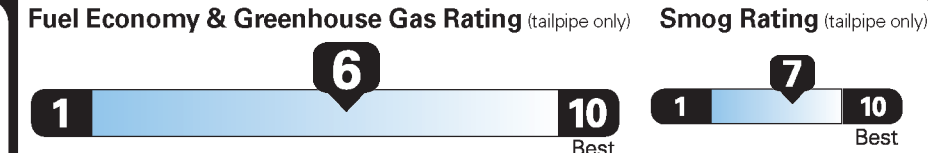

FUNCTIONAL

- AM/FM/MP3, 6 SPEAKERS
- AUTO START STOP TECH
- ELECTRIC PARKING BRAKE
- FORD CO-PILOT360™
- FORDPASS™ CONNECT 4GWI-FI HOTSPOT TELEMATICS MODEM
- INTELLIGENT ACCESS W/PUSH BUTTON START
- REAR VIEW CAMERA
- SECURICODE KEYLESS KEYPAD
- SIRIUSXM® - SVC N/A AK&HI
- SYNC®3 8" SCR N W/APPLINK®

SAFETY/SECURITY

- ADVANCETRAC® WITH RSC®
- AIRBAG - DRIVER KNEE
- AIRBAGS - DUAL STAGE FRONT
- AIRBAGS - FRONT SEAT MOUNTED SIDE IMPACT
- AIRBAGS - SAFETY CANOPY®
- LATCH CHILD SAFETY SYSTEM
- PERSONAL SAFETY SYSTEM™
- SOS POST-CRASH ALERT SYS™
- TIRE PRESSURE MONIT SYS

WARRANTY

- 3YR/36,000 BUMPER / BUMPER
- 5YR/60,000 POWERTRAIN
- 5YR/60,000 ROADSIDE ASSIST

INCLUDED ON THIS VEHICLE

(MSRP)

EQUIPMENT GROUP 200A

OPTIONAL EQUIPMENT/OTHER

- .17" SHDW SLVR-PNTD ALUM WHEEL
- .225/65R17 102H A/S BSW2 TIRES
- FORD CO-PILOT360 ASSIST
- .VOICE-ACTV TOUCH-SCR NAV SYS
- .ADAPTIVE CRUISE W/STOP AND GO
- FRONT LICENSE PLATE BRACKET

695.00

NO CHARGE

PRICE INFORMATION

BASE PRICE	$28,595.00
TOTAL OPTIONS/OTHER	695.00
TOTAL VEHICLE & OPTIONS/OTHER	29290.00
DESTINATION & DELIVERY	1195.00

EPA DOT Fuel Economy and Environment

Gasoline Vehicle

Fuel Economy

28 MPG
combined city/hwy

26 city

31 highway

3.6 gallons per 100 miles

Small SUVs range from 18 to 120 MPG. The best vehicle rates 136 MPGe.

You save $250
in fuel costs over 5 years compared to the average new vehicle.

Annual fuel cost $1,450

This vehicle emits 319 grams CO₂ per mile. The best emits 0 grams per mile (tailpipe only). Producing and distributing fuel also create emissions; learn more at fueleconomy.gov.

Actual results will vary for many reasons, including driving conditions and how you drive and maintain your vehicle. The average new vehicle gets 27 MPG and costs $7,500 to fuel over 5 years. Cost estimates are based on 15,000 miles per year at $2.70 per gallon. MPGe is miles per gasoline gallon equivalent. Vehicle emissions are a significant cause of climate change and smog.

fueleconomy.gov

Calculate personalized estimates and compare vehicles

GOVERNMENT 5-STAR SAFETY RATINGS

Overall Vehicle Score Not Rated
Based on the combined ratings of frontal, side and rollover. Should ONLY be compared to other vehicles of similar size and weight.

Frontal Crash	Driver Passenger	Not Rated

Based on the risk of injury in a frontal impact. Should ONLY be compared to other vehicles of similar size and weight.

Side Crash	Front seat Rear seat	Not Rated

Based on the risk of injury in a side impact.

Rollover	Not Rated

Based on the risk of rollover in a single-vehicle crash.

Star ratings range from 1 to 5 stars (★★★★★), with 5 being the highest. Source: National Highway Traffic Safety Administration (NHTSA). www.safercar.gov or 1-888-327-4236

FordPass Connect™

Download the FordPass™ app* and you can:

1. **Access Vehicle Control Features**
2. Remotely start, lock and unlock your vehicle.
   - Locate your vehicle and check approximate fuel range.
   - Receive vehicle health alerts.

1. **Activate 4G LTE Wi-Fi Hotspot**
2. New vehicles include a 3-month or 3GB data (whichever comes first) Wi-Fi trial.
   - Connect up to ten Wi-Fi-equipped devices.

The FordPass Connect™ modem is active and sending vehicle data (e.g., diagnostics) to Ford. See in-vehicle Settings for connectivity options.

Insist on Ford Protect! The only extended service plan fully backed by Ford and honored at every Ford dealership in the U.S., Canada and Mexico. See your Ford dealer or visit www.FordOwner.com.

WARNING: Operating, servicing and maintaining a passenger vehicle, pickup truck, van, or off-road vehicle can expose you to chemicals including engine exhaust, carbon monoxide, phthalates, and lead, which are known to the State of California to cause cancer and birth defects or other reproductive harm. To minimize exposure, avoid breathing exhaust, do not idle the engine except as necessary, service your vehicle in a well-ventilated area and wear gloves or wash your hands frequently when servicing your vehicle. For more information go to www.P65Warnings.ca.gov/passenger-vehicle.

SCAN OR TEXT 1FLUA48588 TO 48028

www.ford.com/help/privacy-terms/